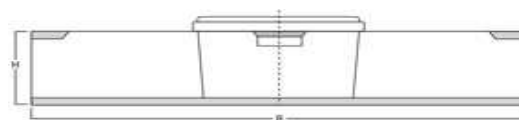

Примечание

Печать

Высота:
Ширина
Средний радиус

Digital
0,0 mm
0,0 mm

IML
0,0 mm
0,0 mm

Offset
0,0 mm
0,0 mm
0,0 mm

крышки

DETS 250

вес : 5,0 g
Объем по ISO: 0,25 l

Размеры

D1: 84,6 x 109,6 mm
Offset: 0,0 mm
IML: 0,0 mm

Высота стопки

2 места: 72,0 mm
каждого
следующ 38,0 mm
его
ведра:

Информация по логистике

Рекомендации по нагрузке: 2,80 kg
Штук в одном ряду: 96
ведро

Штук на одном поддоне: 19200

DETS 250

Штук на одном поддоне: 57600

Материал

Общие указания

Указания по благонадежности, хранению, области применения, использованию и транспортировке Вы можете взять из "Технических условий".